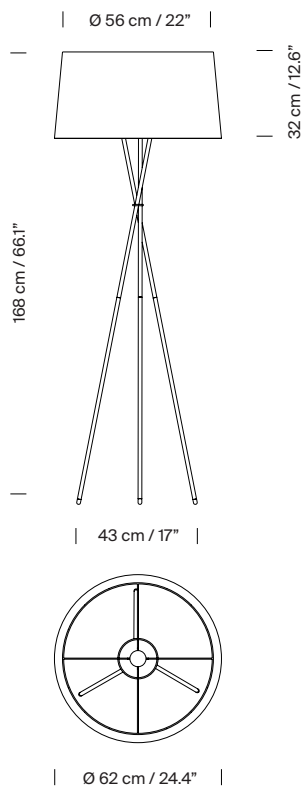

Tripode

Santa & Cole Team. 1997
Floor lamp

Regulations:

European version
UNE-EN 60598
UNE-EN 55015
UNE-EN 60529

American version
Dry location only
UL-153
E-352592

Maintenance:

Clean with a smooth cloth. Do not use ammonia, solvents or abrasive cleaning products.

Others:

The lamp is delivered in different packages.
The assembly instructions are delivered with the product.

Model (European version):