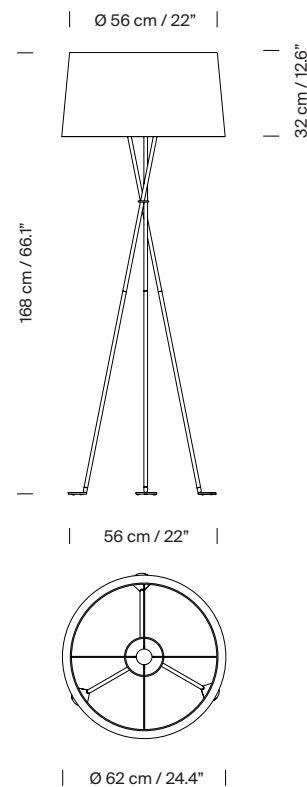

Model (American version):

Collection:

Table lamps

Floor lamps

Pendant lamps

Wall lamps